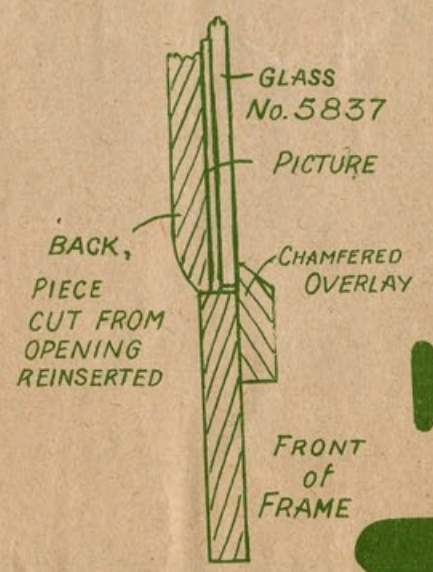

# TWO "OLD SHIP" PICTURE FRAMES

The indicates direction of grain of wood.  
PRINTED IN ENGLAND.

**WOOD REQUIRED.**  
1 PANEL B 3/16 in.  
1 " D 3/16 "

— SIZE —  
10 1/2 in. .. HIGH  
7 3/8 in. .. WIDE

For Prices of Wood and Fittings see current Catalogue, or on application.

Overlay for Frame A. Cut from 3/16 in. wood and chamfer round inner edge of opening as shown by dotted line and section

NOTE.—The Hobbies Presentation Designs are not given away with back numbers of Hobbies. Additional copies may be had from Hobbies Limited.

Frame A. Cut from 3/16 in. wood. Dotted lines indicate position of overlay.

DETAIL SECTION THROUGH FRAME

Overlay for Frame B. Cut from 3/16 in. wood and chamfer round inner edge of opening as shown by dotted line & section.

GLASS No. 5837.  
GILT MOUNT No. 5361.

GLASS No. 5837.  
GILT MOUNT No. 5361.

Frame B. Cut from 3/16 in. wood. Dotted lines indicate position of overlay.

— SIZE —  
13 ins. .. HIGH  
6 3/8 ins. .. WIDE