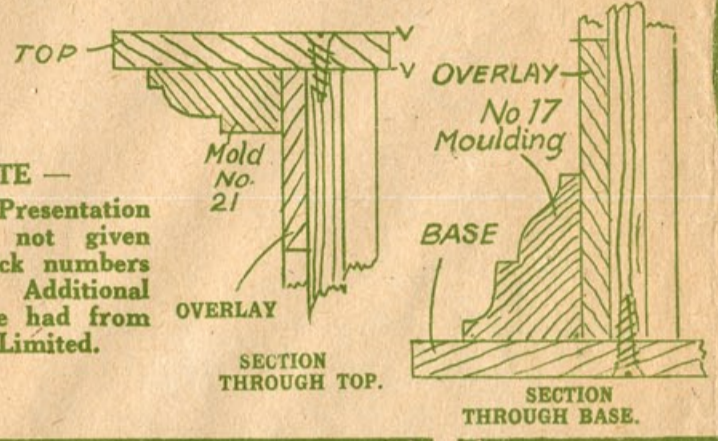

The indicates direction of grain of wood.

PEDESTAL VASE

Suitable for holding dried Ferns and Grasses.

— NOTE —
The Hobbies Presentation Designs are not given away with back numbers of Hobbies. Additional copies may be had from Hobbies Limited.

— SIZE —
10 1/8 in. HIGH
5 1/2 in. SQUARE

www.finescrollsaw.com

Overlay Discs. Cut one of each 1/8 in. thick.

Overlay Discs. Cut one of each 3/16 in. thick.

Moulding No. 36
Four pieces required
10 in. long.

Moulding No. 21
Four pieces required
6 in. long.

Moulding No. 17
Four pieces required
6 in. long.

ADDRESSES.
All orders by post should be addressed to: HOBBIES LIMITED, Dereham, Norfolk.
Customers residing in the neighbourhood may obtain Tools, Wood and Fittings by calling at the HOBBIES Supply Stores:
LONDON: 65 New Oxford Street, W.C.
" 147 Bishopsgate, E.C.
" 79 Walworth Road, S.E.
GLASGOW: 326 Argyle Street.
MANCHESTER: 10a Piccadilly.
BIRMINGHAM: 9a High Street.
LEEDS: 10 Queen Victoria Street, Briggate.
SOUTHAMPTON: 25 Bernard Street.
BRIGHTON: 68 London Road.
SHEFFIELD: 214 West Street.
TORONTO: 385 1/2 Yonge Street.
And of all HOBBIES Authorised Agents.

PRINTED IN ENGLAND.

Top. Cut one 3/16 in. thick. Dotted lines indicate moulding, etc.

Base. Cut one 3/16 in. thick. Dotted lines indicate position of moulding, etc.